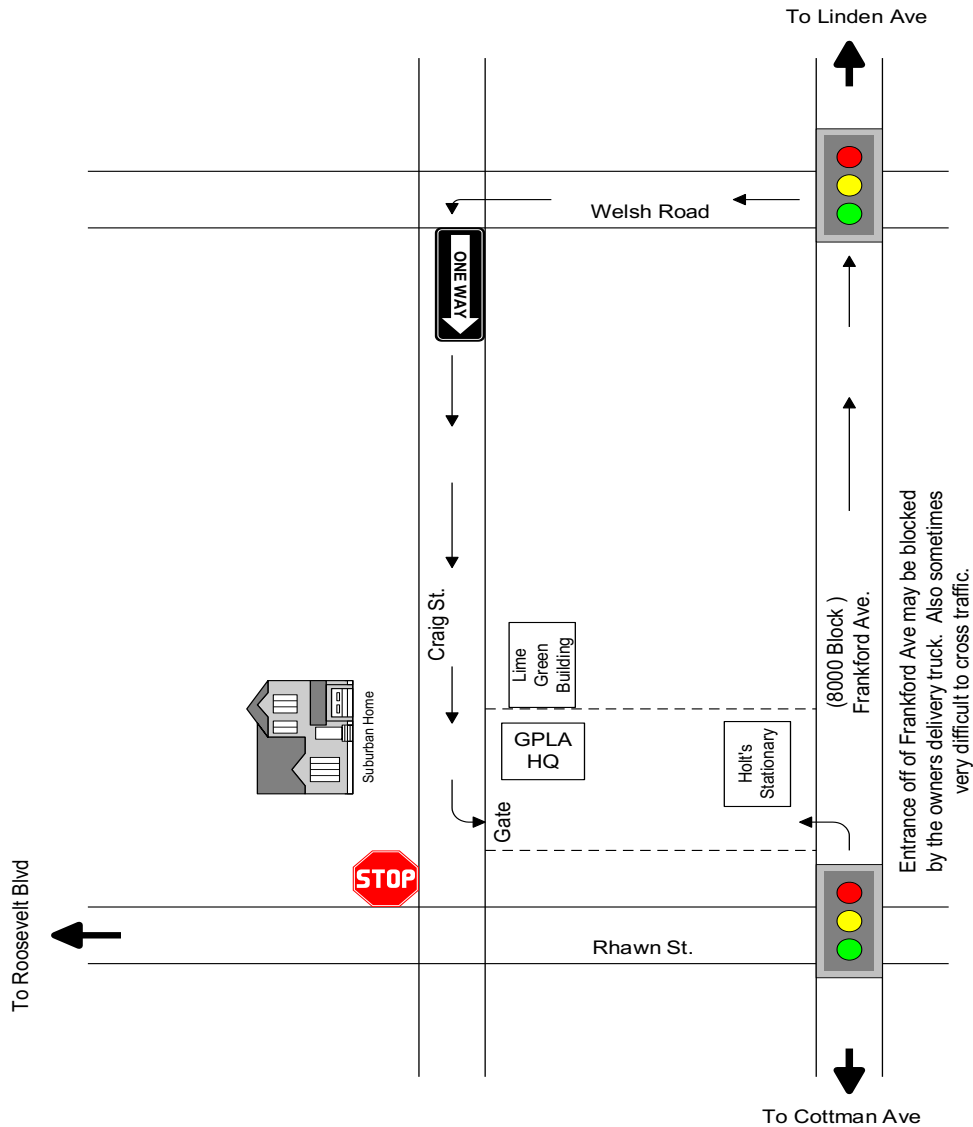

GPLA Headquarters  
8013 Craig Street  
Philadelphia, PA 19136

From I-95 North or South: Take exit 30 Cottman Avenue. Follow Cottman Avenue approx. 1 mile, make right onto Frankford Avenue. Follow Frankford Avenue approx. 0.9 miles, make left onto Welsh Road. Make left at next intersection onto Craig Street. GPLA Headquarters is  $\frac{3}{4}$  of the way down the block on the left.

For anyone wishing to get a room for the night close to GPLA Headquarters, we recommend the Sheraton at 9401 Roosevelt Blvd in Philadelphia, which is about 3 miles from our HQ. Their phone number is: 215-671-9600.

Another option is the Holiday Inn Express at 1329 Bristol Pike in Bensalem, PA, which is about 5 miles away from our HQ. They can be reached at: 215-245-5222.

GPLA has not blocked any rooms at these hotels, nor made any arrangement with them for room pricing.